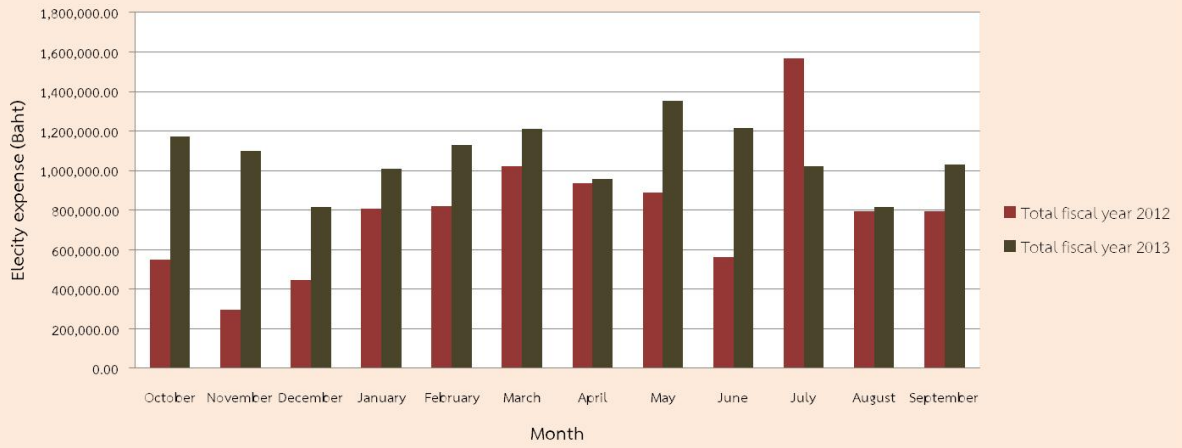

Electricity expense (Baht) between fiscal year 2012 and 2013

Electricity consumption (Units) between fiscal year 2012 and 2013