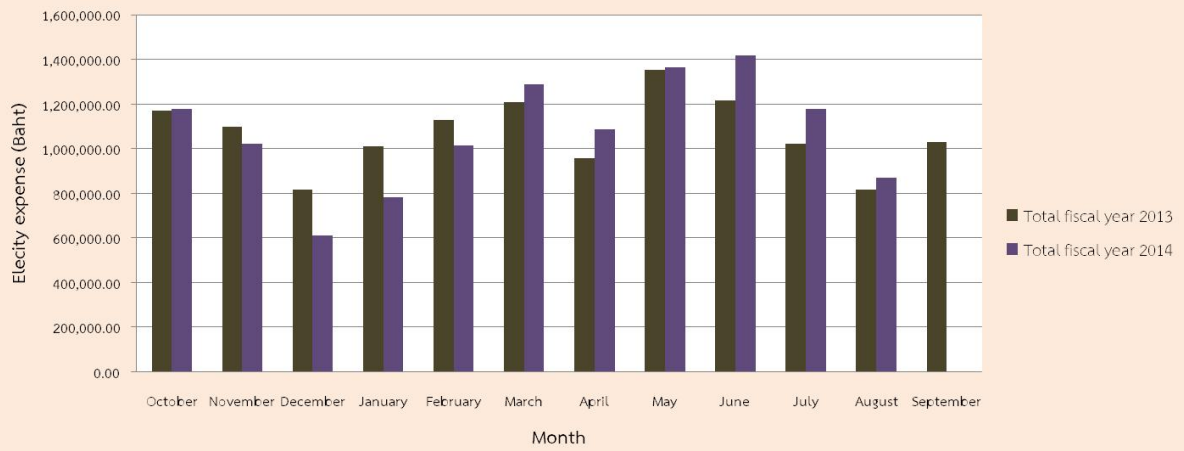

Electricity expense (Baht) between fiscal year 2013 and 2014

Electricity consumption (Units) between fiscal year 2013 and 2014