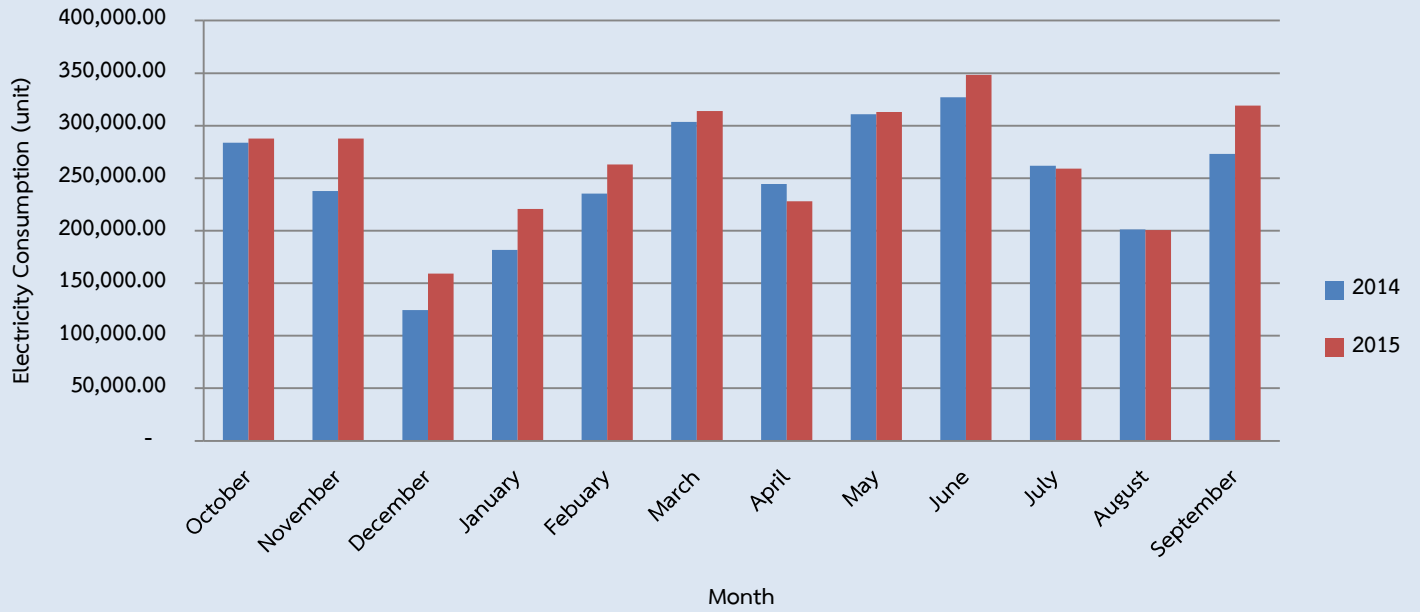

Electricity Consumption (unit) between fiscal year 2014 and 2015

Electricity expense (baht) between fiscal year 2014 and 2015